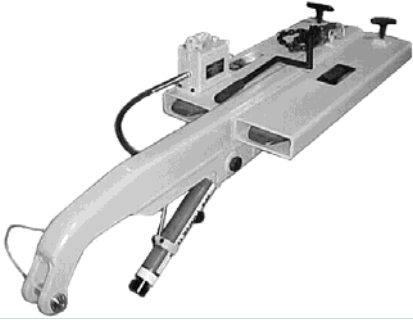

T64790P

Forklift Appliance Lifter for Powerhaul Air Compressor Lifter Attachment

TJ1010

Engine Lifter - Jenbacher J616 Engine

TJ1010S

Stand for Jenbacher J616 Engine Lifter

TJ1020

Piston Ring Compressor for Jenbacher Engine

TJ1030

Injector Puller

TJ1040

Cylinder Head Stand f/Jenbacher

TJ1060

Cam Bearing Bushing Installer/Remover Kit for Jenbacher Engine

TJ1070

Jenbacher Soft Plug Driver