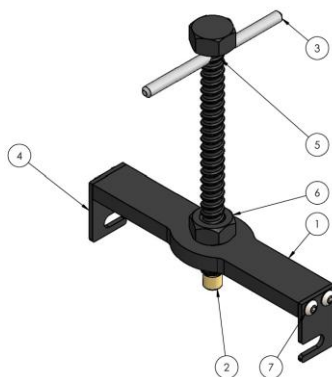

T68830 - FDL Common Rail HP Fuel Pump Lifter

T68800 - FDL Common Rail Injector Puller Lever

T68840 - FDL Common Rail PLV Ring Rotation Tool

T68690 - FDL Oil Filter Puller

DID YOU KNOW: We make tooling for the new Common Rail FDL Engine