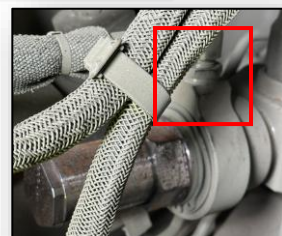

DID YOU KNOW: We make tooling for the new Common Rail FDL Engine

TESSCO TOOLING & EQUIPMENT SUPPLY CO

FDL Common Rail Tooling Available from Tesco Tools

8106

www.tescotools.com

If you have any comments or questions reach out to john@tescotools.com or henry@tescotools.com

T68830 - FDL Common Rail HP Fuel Pump Lifter

T68800 - FDL Common Rail Injector Puller Lever

T68840 - FDL Common Rail PLV Ring Rotation Tool

T68690 - FDL Oil Filter Puller

DID YOU KNOW: We make tooling for the new Common Rail FDL Engine

FDL Common Rail Tooling Available from Tesco Tools

If you have any comments or questions reach out to john@tescotools.com or henry@tescotools.com

T68820R - FDL Common Rail Injector
Washer Change Out Kit